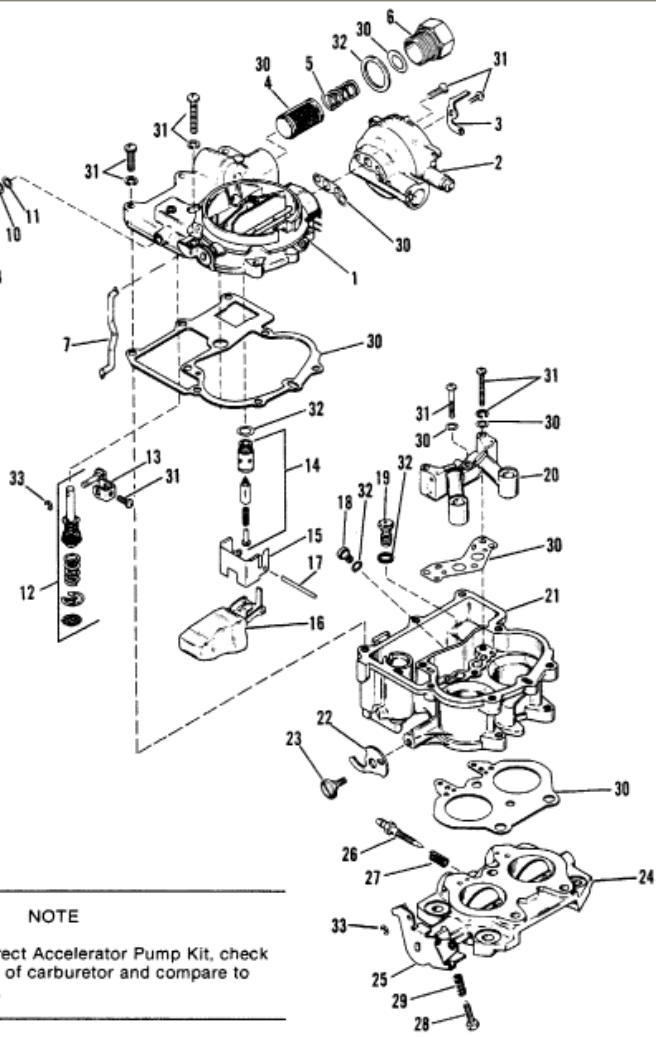

Parts List						
Ref	Class	Part	Description	Qty	Comment	Footnote
-	1389	9564A 1	CARBURETOR ASSEMBLY	1		
1		N.S.S.	AIR HORN ASSEMBLY	1		
2		N.S.S.	CHOKE HOUSING ASSEMBLY	1		
3	3302	9037	CHOKE ARM	1		
4	3302	9033	STRAINER	1		
5	3302	9032	SPRING, FUEL STRAINER	1		
6	3302	9034	CONNECTOR, INLET	1		
7	3302	9042	CHOKE ROD	1		
8	3302	9041	PUMP ROD	1		
9	3302	9035	LEVER, ACCELERATOR PUMP	1		
10	3302	9039	WASHER, PUMP LEVER	1		
11	3302	9040	WASHER, PUMP LEVER	1		
12	3302	9046	ACCELERATOR PUMP KIT - SEI	1		
12	3302	9655	ACCELERATOR PUMP KIT - SEI	1		
13	3302	9036	ARM, ACCELERATOR PUMP	1		
14	3302	9407	FIX KIT	1		
15	3302	9038	FAFFLE PLATE	1		
16	3302	9031	FLOAT	1		
17	3302	9030	PIN, FLOAT	1		
18	3302	9058	MAIN JET	1		
19	3302	9059	POWER JET	1		
20	3302	9057	VENTURI	1		
21		N.S.S.	BODY, CARBURETOR	1		
22	3302	9048	CAM, FAST IDLE	1		
23	3302	9049	SHAFT, FAST IDLE CAM	1		
24	3302	9529	FLANGE ASSEMBLY	1		
25	3302	9528	THROTTLE SHAFT AND LEVER	1		
26	3302	9052	SCREW, IDLE ADJUSTING	1		
27	3302	9053	SPRING, IDLE ADJUSTING	1		
28	3302	9060	SCREW, THROTTLE ADJUSTING	1		
29	3302	9054	SPRING, THROTTLE ADJUSTING	1		
30	3302	9061	GASKET SET	1		
31	3302	9045	SCREW KIT	1		
32	3302	9044	PACKING SET	1		
33	3302	9658	"E" RING	2		

3302-9046

SEE NOTE

3302-9655

NOTE

To insure ordering correct Accelerator Pump Kit, check pump cavity on bottom of carburetor and compare to drawings shown above.